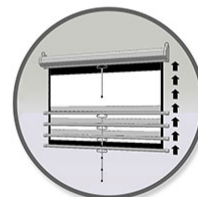

MANUAL SERIES

Manual Pull-Down Projector Screen

Black or white case options available on certain models/sizes

180° Viewing Angle

MaxWhite® 1.1 Gain Front Projection Screen Material

Optional 6" and 12" L brackets available- SOLD SEPARATELY

Compatible with Standard throw projectors only

Available in Diagonal Sizes: 71" - 170"

Professional Manufacturer's 2-year Warranty and 3-year ENRG® Warranty

Available in Various Aspect Ratios:

Dual wall and Ceiling Installation Design

Screen lanyard included for easy operation

Auto-locking system provides variable height settings

ZÁKLADNÍ SPECIFIKACE

Úhlopříčka: 71" (180,3 cm)

Poměr stran: 1 : 1

Typ plátna: roletové, manuální

Rozměry plátna: 127 × 127 cm