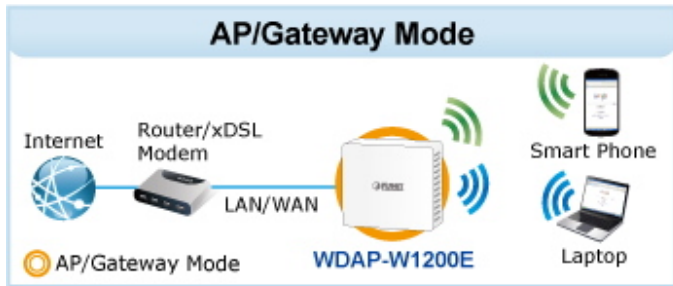

WAVE 1
SU-MIMO
 Serving one user at a time

WAVE 2
MU-MIMO
 Serving multiple users simultaneously

WDAP-W1200E Data Transmission Rates **1200Mbps**

Wi-Fi Hotel Networking

PLANET NMS Controller

WDAP-W1200E
Wave 2 1200Mbps In-wall PoE Access Point

(86 x 86mm box not included)

2.4GHz 802.11n
 5GHz 802.11ac

Easily remove cover

to see LED indicators for port connection statuses.

 [Ostatní download](#)