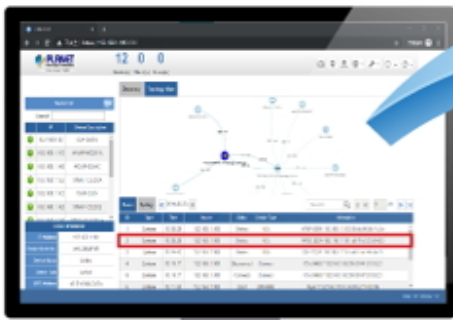

Wireless (AP) Industrial Switch VDSL NAS Router Media Converter Network Management

IP Power Management IP Camera Switch VoIP PON NVR/HDVR

**Step 1**

**Discovery**

**Step 2**

**Add to List**

**Step 3**

**Domain Info. Display**